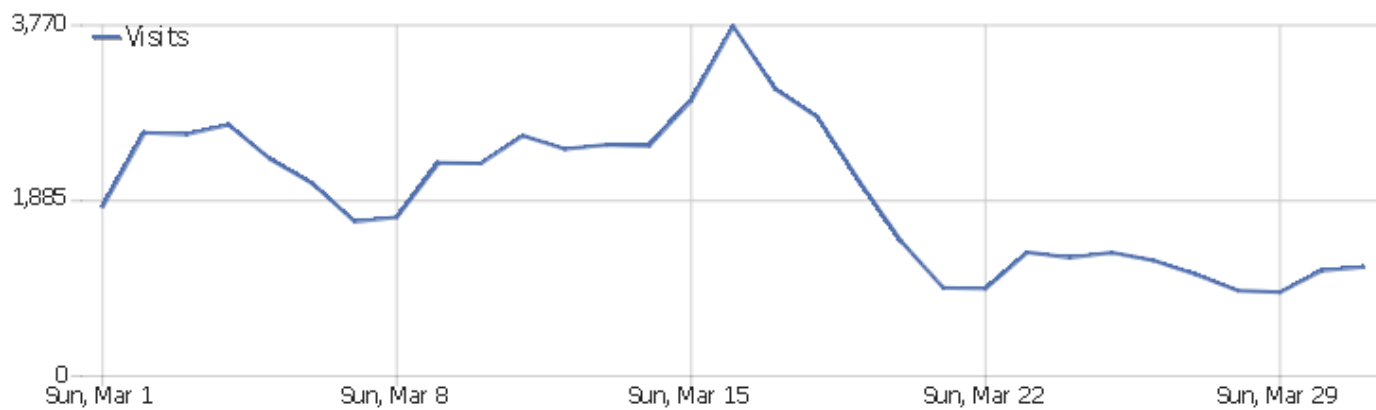

## IETF website - non-bot visitors

Date range: March 2026

Monthly report for [www.ietf.org](http://www.ietf.org)

Custom Visitor Segment: non-bot visitors

# Visits Summary

| Name                             | Value    |
|----------------------------------|----------|
| Unique visitors                  | 11,319   |
| Users                            | 5        |
| Visits                           | 60,457   |
| Actions                          | 337,386  |
| Maximum actions in one visit     | 9,144    |
| Actions per Visit                | 6        |
| Avg. Visit Duration (in seconds) | 00:12:52 |
| Bounce Rate                      | 0%       |

## Length of visits

| Visit duration | Visits |
|----------------|--------|
| 0-10s          | 6,169  |
| 11-30s         | 9,717  |
| 31-60s         | 6,065  |
| 1-2 min        | 5,765  |
| 2-4 min        | 5,554  |
| 4-7 min        | 4,657  |
| 7-10 min       | 3,348  |
| 10-15 min      | 4,428  |
| 15-30 min      | 10,216 |
| 30+ min        | 4,828  |

# Channel Type

| Channel Type    | Visits | Actions | Actions per Visit | Avg. Time on Website | Bounce Rate | Revenue |
|-----------------|--------|---------|-------------------|----------------------|-------------|---------|
| Direct Entry    | 38,419 | 213,630 | 6                 | 00:17:29             | 0%          | \$0     |
| Search Engines  | 10,674 | 42,939  | 4                 | 00:04:36             | 0%          | \$0     |
| Websites        | 10,344 | 75,579  | 7                 | 00:05:01             | 0%          | \$0     |
| Campaigns       | 611    | 2,792   | 5                 | 00:03:57             | 0%          | \$0     |
| AI Assistants   | 214    | 845     | 4                 | 00:06:11             | 0%          | \$0     |
| Social Networks | 195    | 1,601   | 8                 | 00:05:02             | 0%          | \$0     |